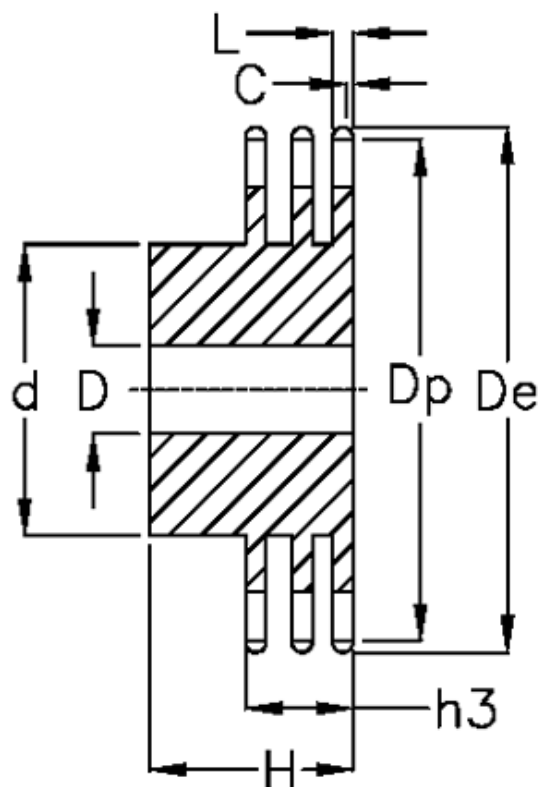

Data Sheet

Article number: 616013007035

Description: Sprocket 12 B-3 Z=35 triplex
predrilled

Measures

C	= 2	h3	= 49.8
d	= 130	L	= 10.8
D	= 25±0,5	Number of teeth	= 35
De	= 221		
Dp	= 212.52		
For chain size	= 3/4" x 7/16"		
For chain type	= 12 B-3		
H	= 70		